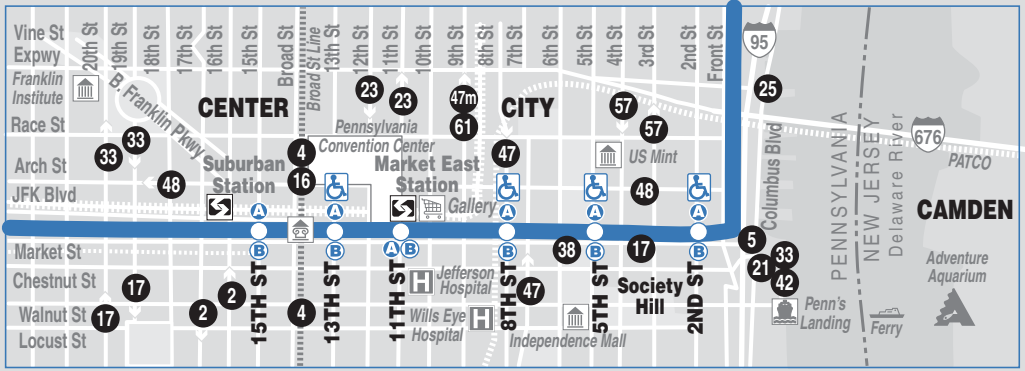

# 15%

Show a current TransPass or TrailPass for 15% Pass Perks

Discount at the Transit Gift Store

[www.septa.org/store](http://www.septa.org/store)

(215) 580-7168  
1234 Market St., Philadelphia

### TRAVEL TIPS

- Sunday schedule will be operated on New Year's, Memorial, Independence, Labor, Thanksgiving, and Christmas days.
- Fare payment options: cash, transfers, tokens, passes. Go to [www.septa.org](http://www.septa.org) or [m.septa.org](http://m.septa.org) for schedules & real time information. Try **Schedules to Go** for next 10 scheduled trips (smart phone users) or **SMS Schedules** for next 4 scheduled trips (by text message)
- To **SAVE** Money on Your Commute visit [www.thecommuterschoice.com](http://www.thecommuterschoice.com)
- During Market Street Beautification Project, Market-Frankford Owl buses will continue to board on Chestnut and Walnut Sts.

See Mondays through Fridays Eastbound for Owl Bus Service

Accessible Stations