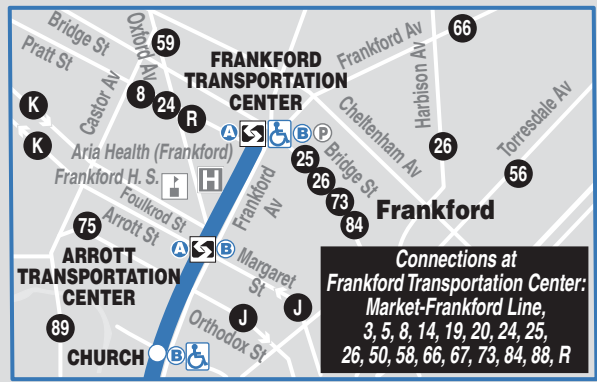

## Frankford Transportation Center to 69th Street Transportation Center

Serving Center City

Customer Service 215-580-7800  
TDD/TTY 215-580-7853  
[www.septa.org](http://www.septa.org)

# 15%

Show a current TransPass or TrailPass for 15% Pass Perks

Discount at the Transit Gift Store

[www.septa.org/store](http://www.septa.org/store)

(215) 580-7168  
1234 Market St., Philadelphia