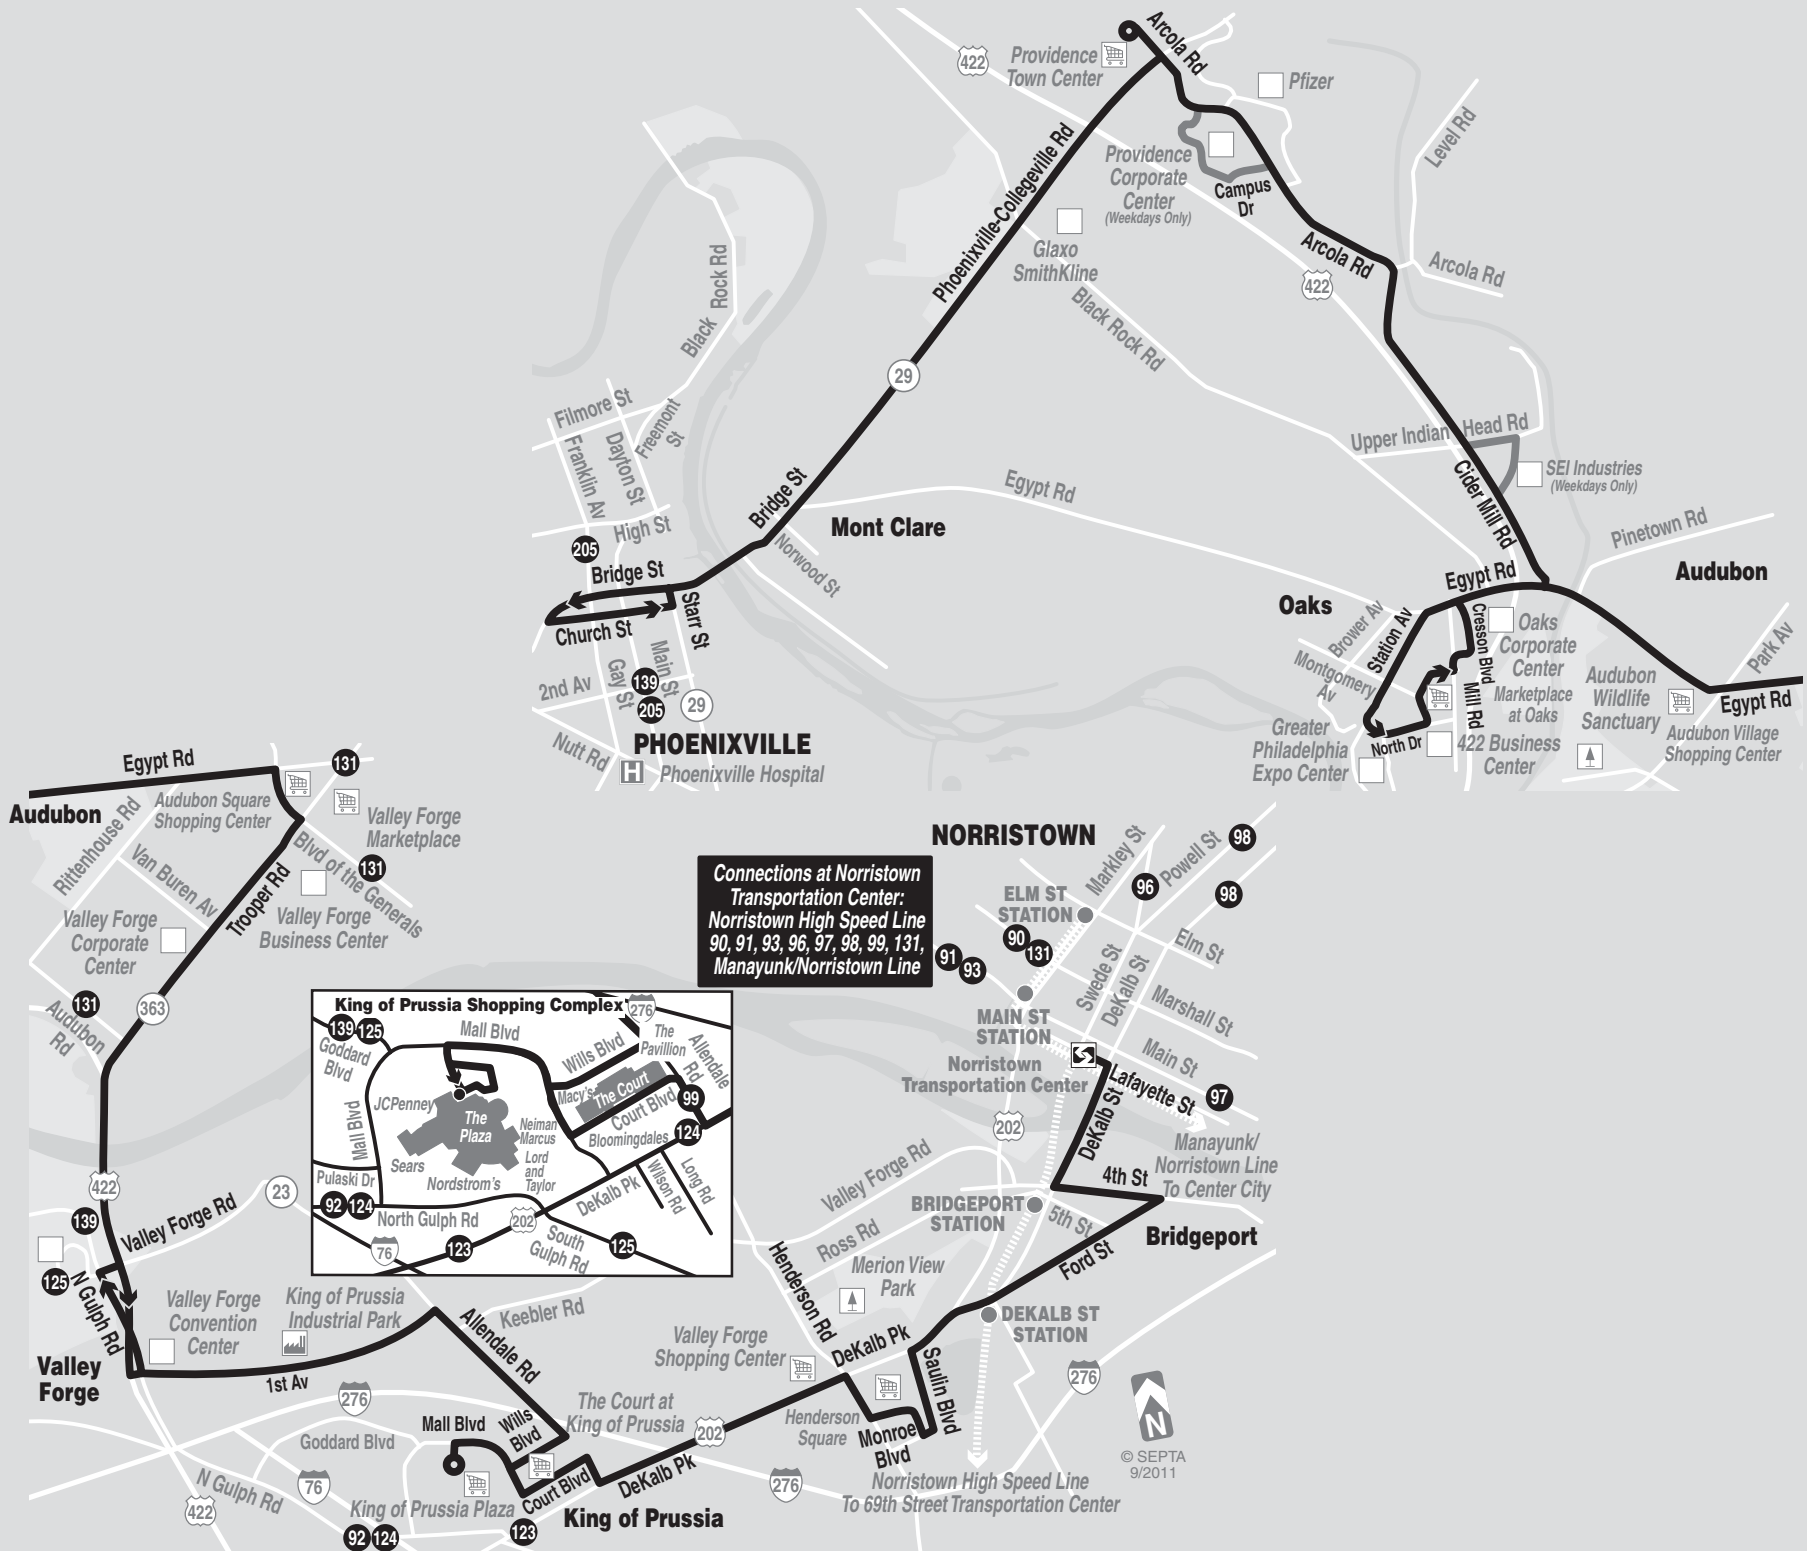

© SEPTA
9/2011