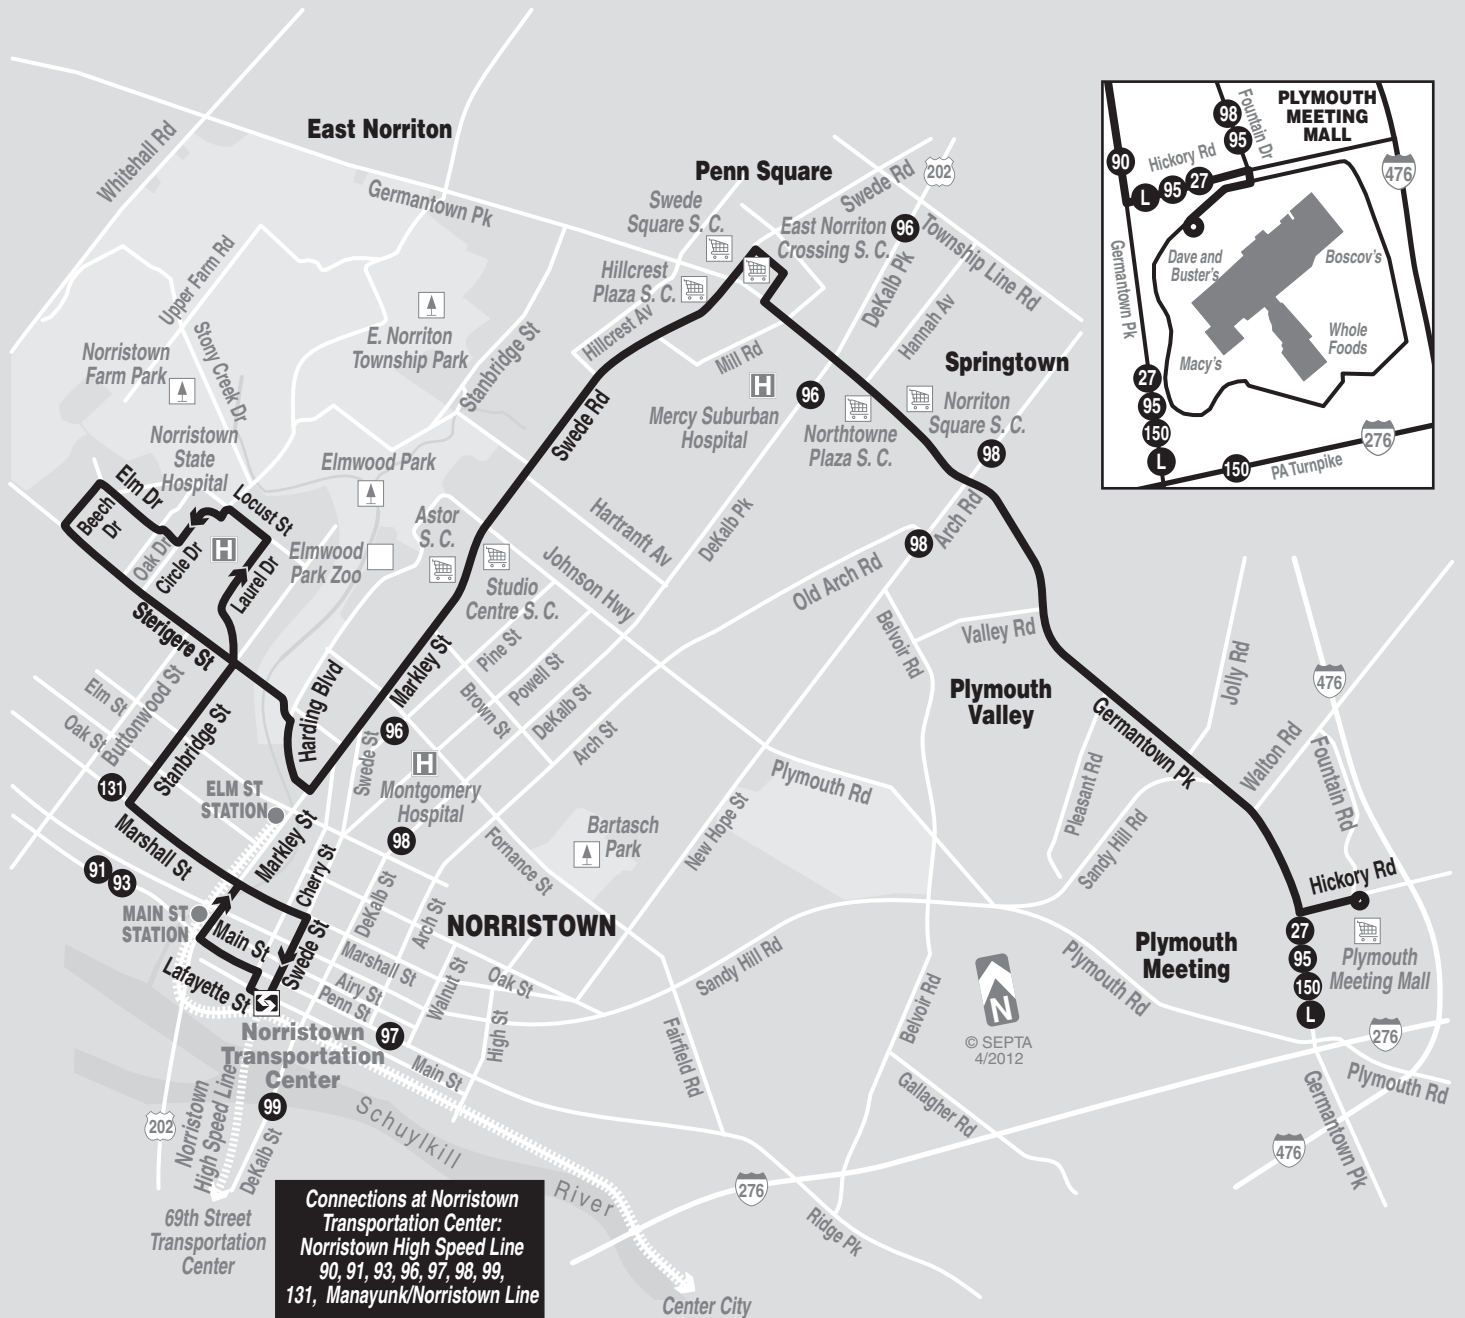

MONDAYS THROUGH FRIDAYS

To Plymouth Meeting Mall								To Norristown Transportation Center							
Norristown Transportation Ctr	Marshall and Stanbridge Sts (Norristown)	Norristown State Hospital, Bldg #19	Harding Blvd & Sterigere St (Norristown)	Johnson Hwy & Markley St (Norristown)	East Norriton Crossing Shopping Center (Penn Square)	Plymouth Meeting Mall		Plymouth Meeting Mall	East Norriton Crossing Shopping Center (Penn Square)	Johnson Hwy & Markley St (Norristown)	Harding Blvd & Sterigere St (Norristown)	Norristown State Hospital, Bldg #19	Marshall and Stanbridge Sts (Norristown)	Norristown Transportation Ctr	
AM SERVICE								AM SERVICE							
6.00	6.07	6.10	6.17	6.21	6.25	6.34		6.10	6.19	6.25	6.28	6.30	6.39	6.46	
6.35	6.42	6.45	---	---	---	---		7.00	7.10	7.16	7.21	7.23	7.35	7.46	
7.00	7.08	7.12	7.22	7.26	7.32	7.42		7.52	8.05	8.14	8.20	8.22	8.33	8.44	
8.00	8.07	8.11	8.21	8.26	8.31	8.40		9.05	9.16	9.22	9.26	9.28	9.37	9.44	
9.00	9.09	9.13	9.21	9.25	9.30	9.40		10.05	10.16	10.22	10.26	10.28	10.37	10.44	
10.00	10.09	10.12	10.20	10.26	10.31	10.41		11.05	11.15	11.21	11.25	11.27	11.37	11.45	
11.00	11.09	11.12	11.20	11.25	11.30	11.41									
PM SERVICE								PM SERVICE							
12.00	12.10	12.13	12.22	12.27	12.32	12.43		12.05	12.15	12.21	12.25	12.27	12.36	12.44	
1.00	1.09	1.13	1.21	1.26	1.31	1.42		1.05	1.15	1.20	1.24	1.26	1.35	1.43	
2.00	2.08	2.12	2.20	2.25	2.30	2.41		2.00	2.10	2.16	2.20	2.22	2.32	2.40	
3.00	3.09	3.13	3.22	3.30	3.36	3.47		2.55	3.05	3.11	3.18	3.21	3.31	3.39	
4.00	4.09	4.13	4.22	4.28	4.34	4.46		3.55	4.08	4.14	4.21	4.24	4.34	4.42	
5.00	5.12	5.16	5.25	5.31	5.37	5.49		4.55	5.08	5.13	5.17	5.20	5.31	5.40	
6.05	6.14	6.17	6.25	6.29	6.34	6.44		6.00	6.12	6.18	6.22	6.24	6.34	6.42	
7.12	7.20	7.24	7.32	7.36	7.41	7.51		7.05	7.15	7.21	7.25	7.27	7.36	7.42	
9.35	9.42	9.46	9.54	9.57	10.02	10.11		8.10	8.20	8.26	8.30	8.32	8.41	8.47	
10.45	10.52	10.56	11.04	11.07	11.12	11.21		10.20	10.27	10.33	10.37	10.39	10.48	10.55	

Subject To Change

SATURDAYS